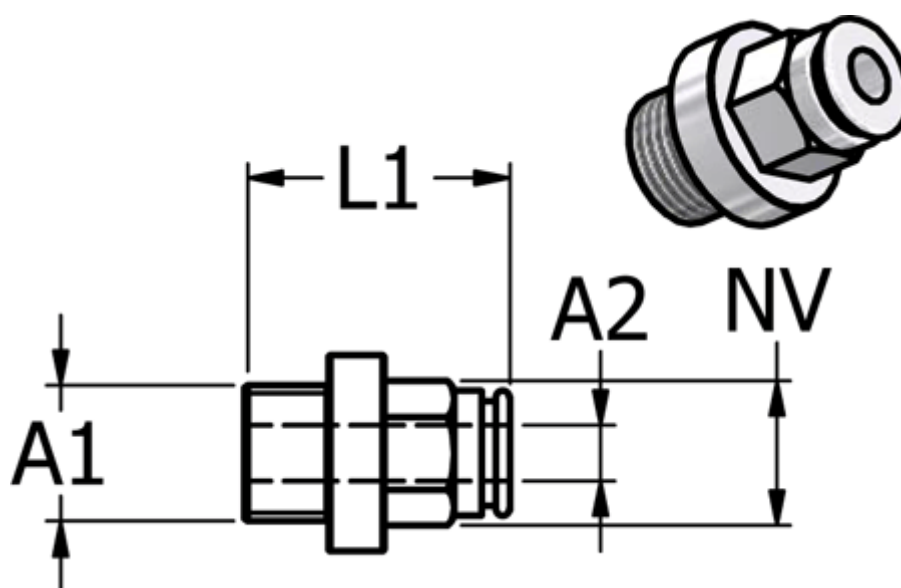

Article number: 5868450148

Description: Metal Push-in fitting 845.014-8, Ø8-G 1/4"
Straight union with FPM O-ring

Measures

Ext. hose diameter A2 =	8
L1 =	25
NV =	13
Thread A1 =	G 1/4"